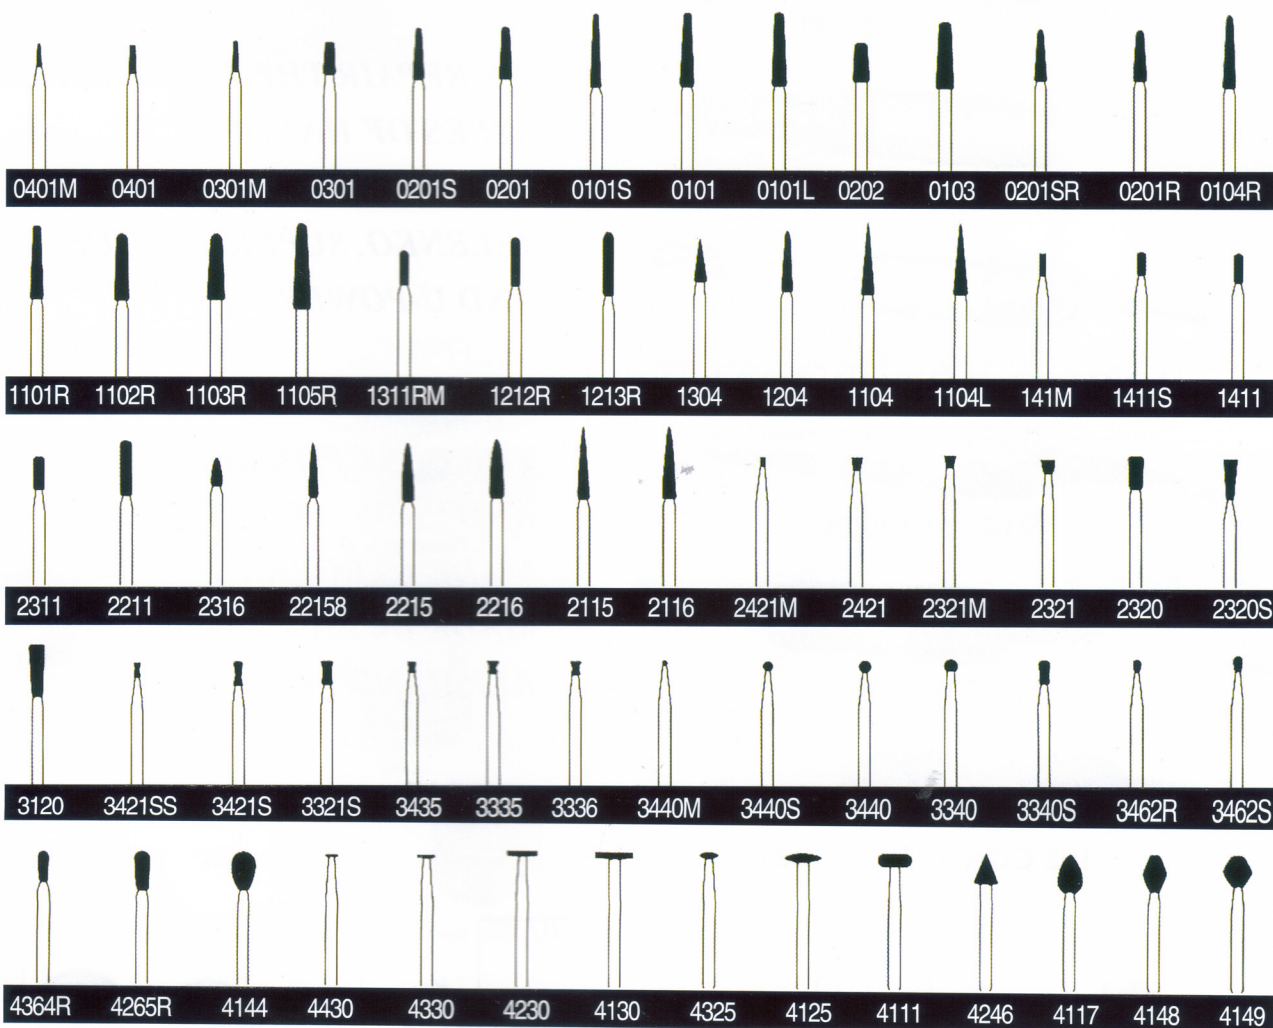

DIAMOND ROTARY INSTRUMENTS

High-quality, Natural Diamond Grid's

A.M.D. DENTAL

TEL: (800)847-2755

Diamond Point FG

Diamond Point HP